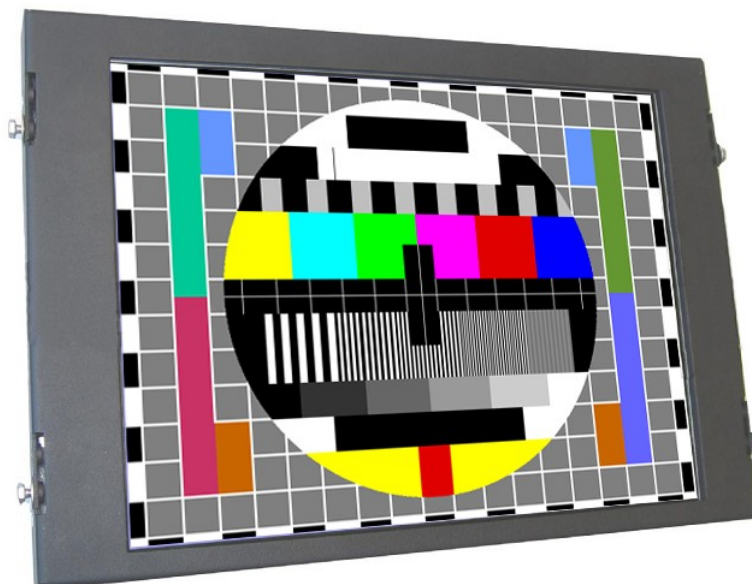

## TFT Monitor for the WINCOR NIXDORF ProCash series 12.1”

General :

This monitor is in standard type and in trans reflective panel version available.

The trans reflective monitor is based on the newest state-of-the-art technology in the market. This solution offers a reflector that is behind the real LCD segment, which reflects the complete incoming light from the front side.

The reflecting brightness from inside depends on the brightness from outside. Higher sunlight – better clearness of the display !

**This reflectiveness display technology is an absolute alternative to the sunlight monitors, with following additional assets:**